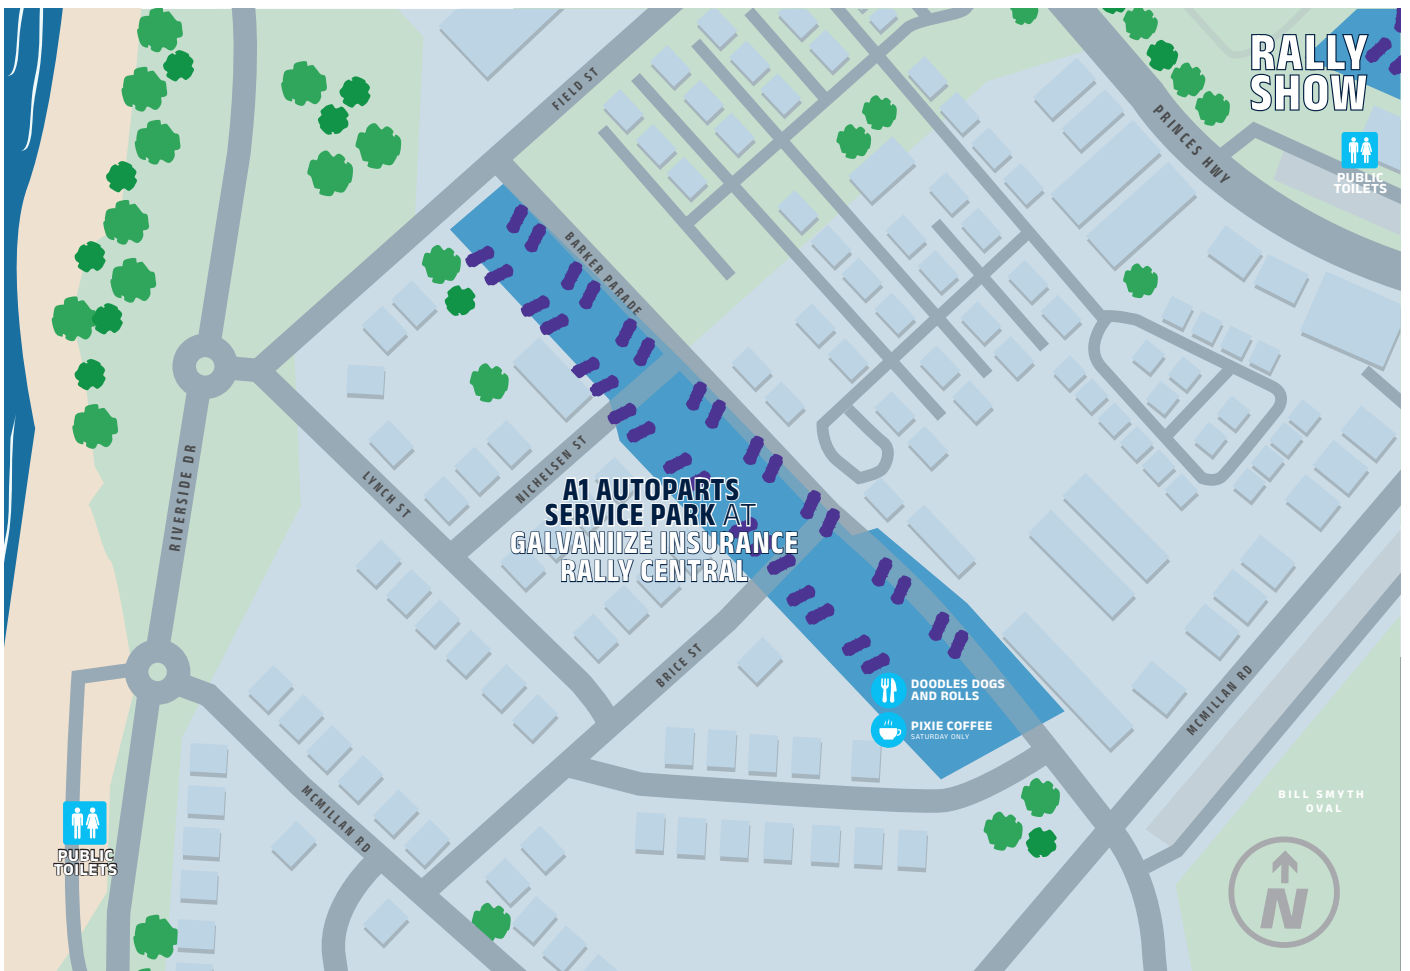

**Barker Parade,
Narooma.**

Parking available in surrounding streets.

[Google Maps directions](#)

TIMING

SATURDAY

7:00am Service Park open
11:12am Service A
2:32pm Service B

SUNDAY

7:00am Service Park open
10:19am Service D
1:48pm End of Day Service
2:30pm Podium

WESTERN BOUNDARY SPECTATOR POINT

SATURDAY

27 JUNE 2026

LOCATION

**Western Boundary Road,
Turlinjah.**

Park on right-hand side of road only.

[Google Maps directions](#)

GPS location: -36.033612, 150.060315

COBRA ROAD SPECTATOR POINT

SUNDAY

28 JUNE 2026

LOCATION

*Cobra Road,
 Kianga.*

Park on right-hand side of road only.

[Google Maps directions](#)

GPS location: -36.180470, 150.020109