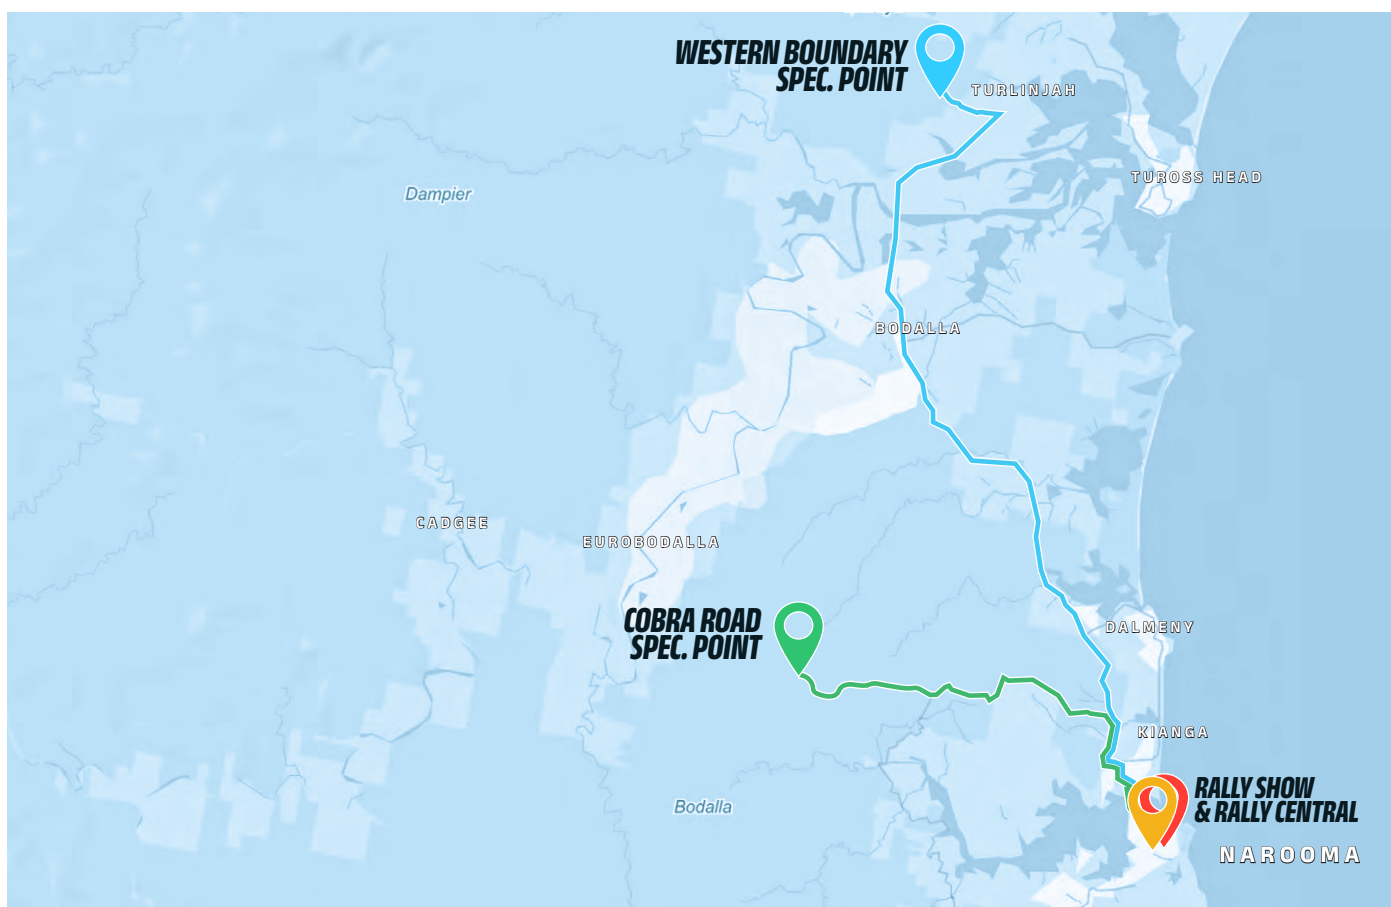

If you do not wish to be exposed to such risks, then you should not participate in the Motorsport Activities.

FRIDAY

RALLY SHOW

LOCATION

Nata Oval
Bluewater Drive, Narooma.

TIMING

5:00pm Rally Show starts
7:00pm Rally Show concludes

SUNDAY

COBRA ROAD SPECTATOR POINT

LOCATION

Cobra Road,
Kiangra.

TIMING

9:50am SS9 1st car on stage
1:20pm SS12 1st car on stage

Location

**The Toyota Gazoo Racing Narooma
Forest Rally would like to extend our
thanks to our event partners**